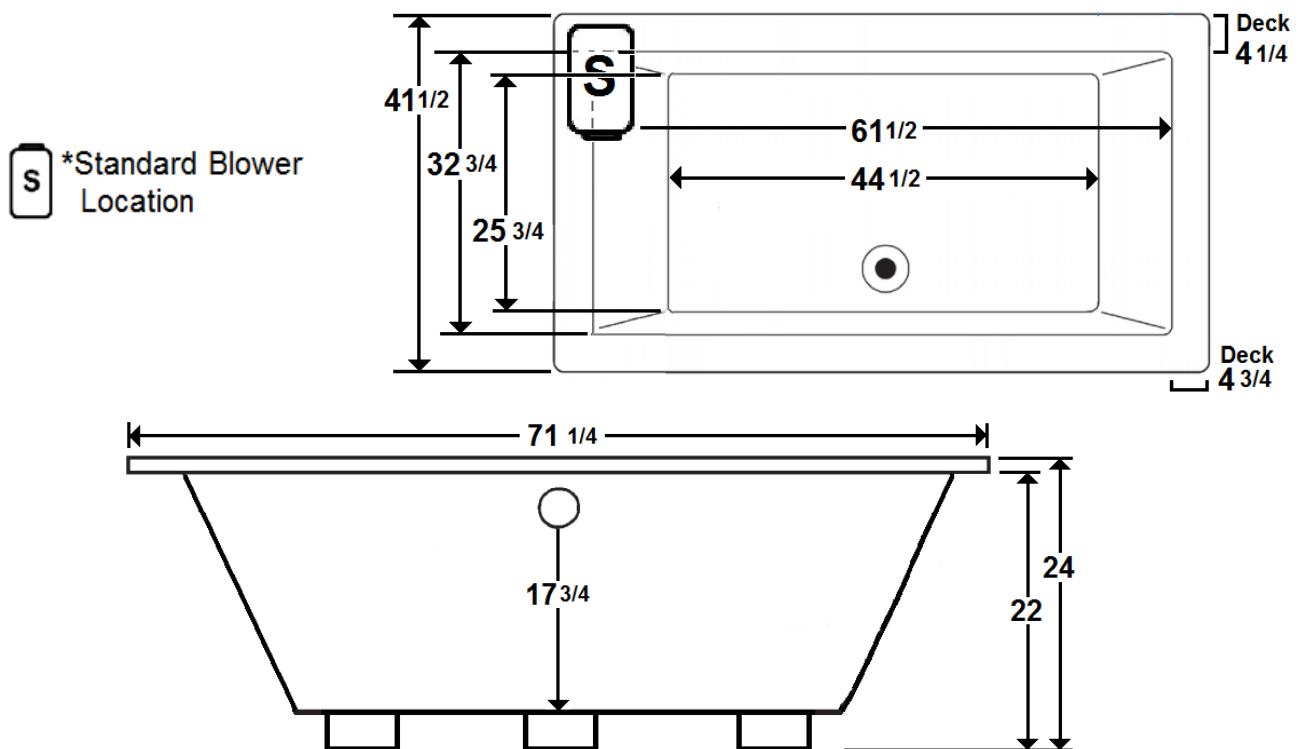

## 72" x 42" Drop-In Acrylic Air Bath

Model Number  
**7242FA064**  
Drop-In Air Bath in White

**\*All dimensions are +/- 1/2" and subject to change without notice\***

### Technical Information

- Weight: 188 lbs.
- Water Depth to Overflow: 17 3/4"
- Water Operating Level: NA
- Water Capacity: 163 gal
- Sump Dimension: 44 1/2" x 25 3/4"